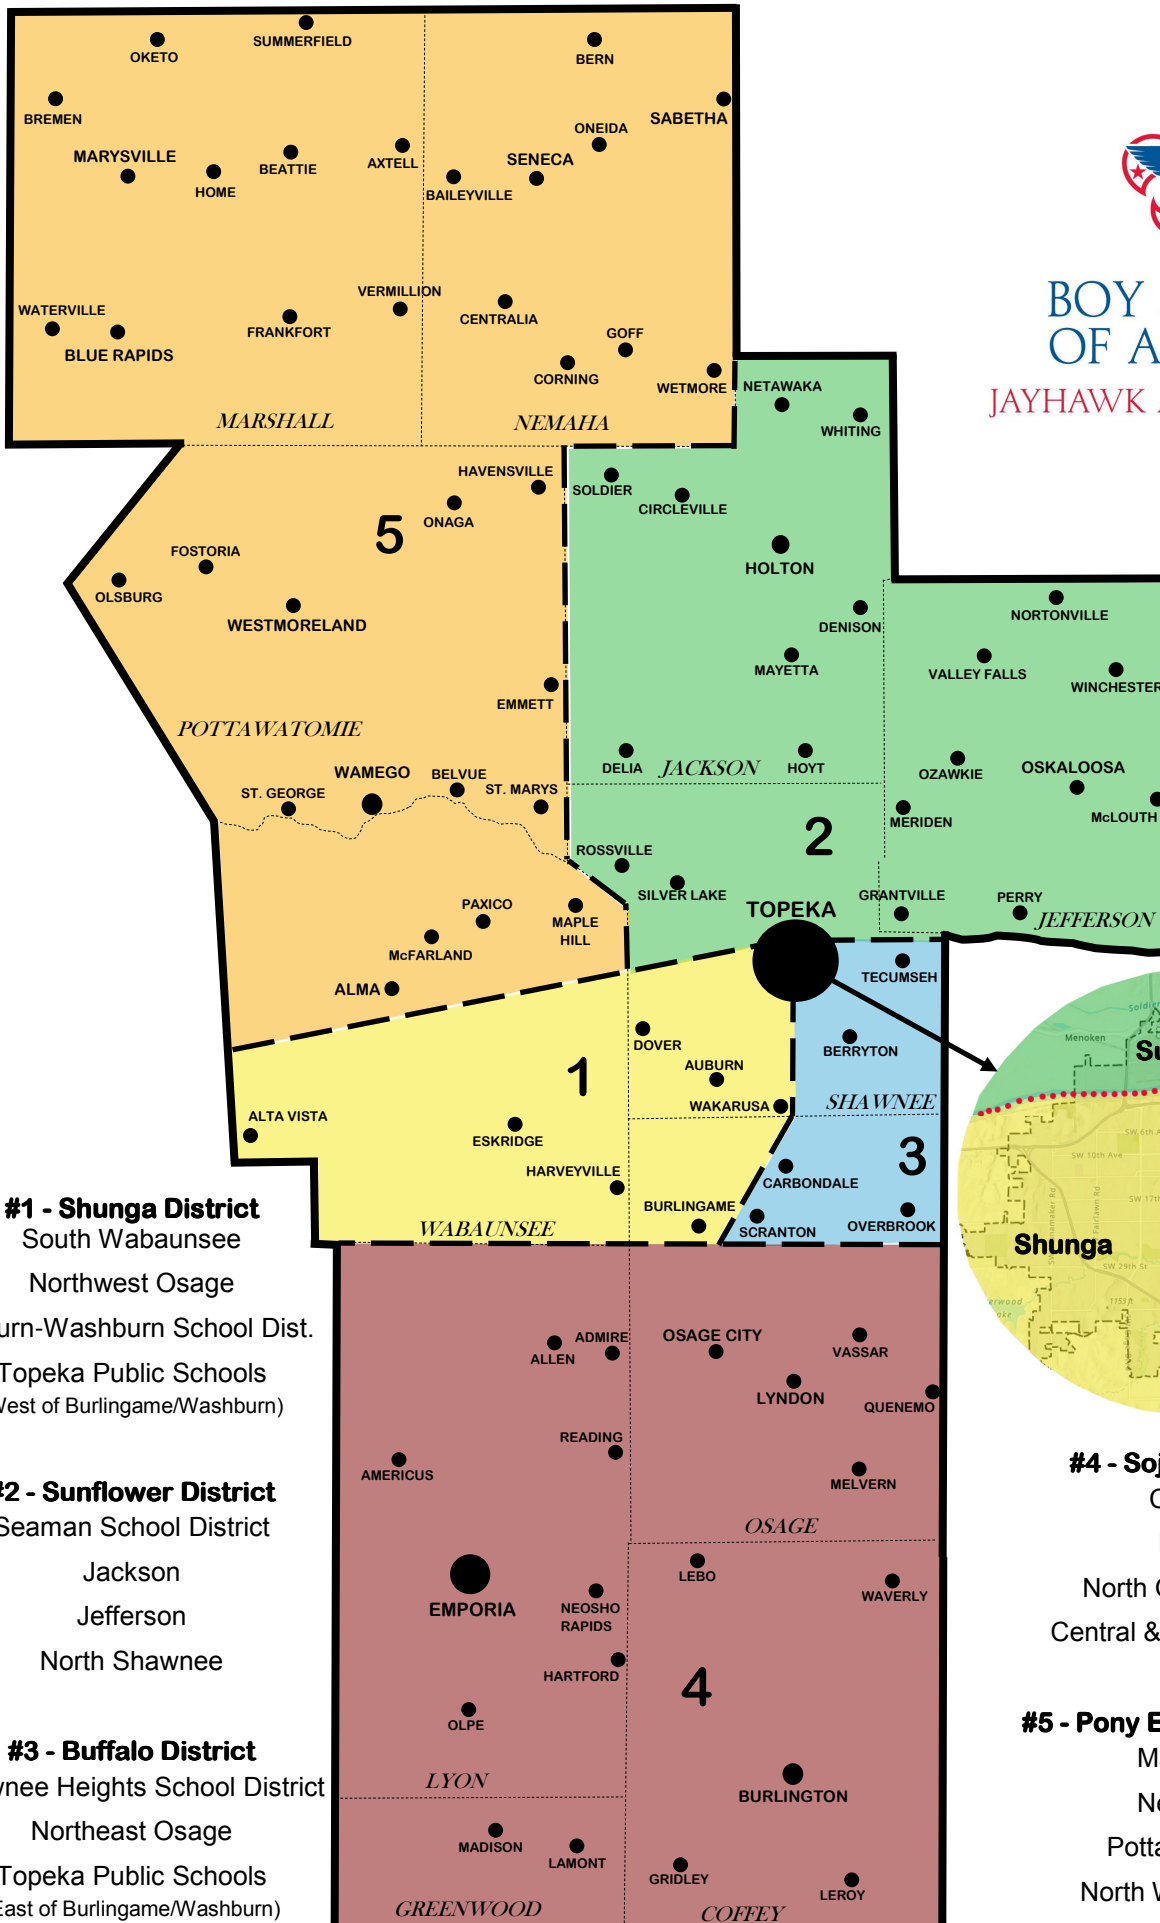

**BOY SCOUTS  
OF AMERICA®**  
JAYHAWK AREA COUNCIL

**#1 - Shunga District**  
South Wabaunsee  
Northwest Osage  
Auburn-Washburn School Dist.  
Topeka Public Schools  
(West of Burlingame/Washburn)

**#2 - Sunflower District**  
Seaman School District  
Jackson  
Jefferson  
North Shawnee

**#3 - Buffalo District**  
Shawnee Heights School District  
Northeast Osage  
Topeka Public Schools  
(East of Burlingame/Washburn)

**#4 - Sojadi District**  
Coffey  
Lyon  
North Greenwood  
Central & South Osage

**#5 - Pony Express District**  
Marshall  
Nemaha  
Pottawatomie  
North Wabaunsee